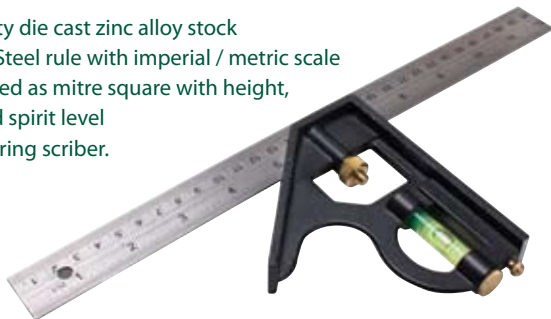

AT12011	600mm	£22.72
AT12012	800mm	£20.13
AT12013	1000mm	£24.67
AT12014	1200mm	£39.96
AT12015	1800mm	£45.86

Boat & Line Level Pack

AT12000 £5.77

230mm Boat Level

- Durable construction
- 3 vials: horizontal, plumb and 45°
- Rubber shock proof end caps
- Aluminium work surfaces
- Base groove allows work in plumbing and pipework applications

Construction Line Level

- Aluminium construction
- Ideal for use in small work environments

Combination Square

AT13100 12"/ 300mm £5.68

- Heavy duty die cast zinc alloy stock
- Stainless Steel rule with imperial / metric scale
- Can be used as mitre square with height, depth and spirit level
- Self centering scriber.

Tape Measures

AT15001	5m/16ft	£3.31
AT15002	8m/26ft	£6.00

- Dual reading, English metric
- Ergonomically shaped
- Rubber coated case to provide non-slip surface for better handling

24" Hard Base Tool Bag