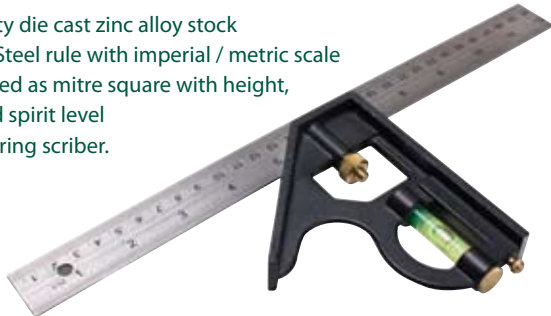

Hardman Maxi Level

AT12011	600mm	£22.72
AT12012	800mm	£20.13
AT12013	1000mm	£24.67
AT12014	1200mm	£39.96
AT12015	1800mm	£45.86

Boat & Line Level Pack

AT12000 £5.77

230mm Boat Level

- Durable construction
- 3 vials: horizontal, plumb and 45°
- Rubber shock proof end caps
- Aluminium work surfaces
- Base groove allows work in plumbing and pipework applications

Construction Line Level

- Aluminium construction
- Ideal for use in small work environments

Combination Square

AT13100 12"/ 300mm £5.68

- Heavy duty die cast zinc alloy stock
- Stainless Steel rule with imperial / metric scale
- Can be used as mitre square with height, depth and spirit level
- Self centering scriber.

Tape Measures

AT15001	5m/16ft	£3.31
AT15002	8m/26ft	£6.00

- Dual reading, English metric
- Ergonomically shaped
- Rubber coated case to provide non-slip surface for better handling

24" Hard Base Tool Bag

AT87001 £13.17

- 24" wide top opening ideal for storing and carrying a wide range of tools and accessories
- Made from durable heavy duty polyester with side pockets and reinforced handles
- Metal frame provides extra strength and stability
- c/w adjustable shoulder strap