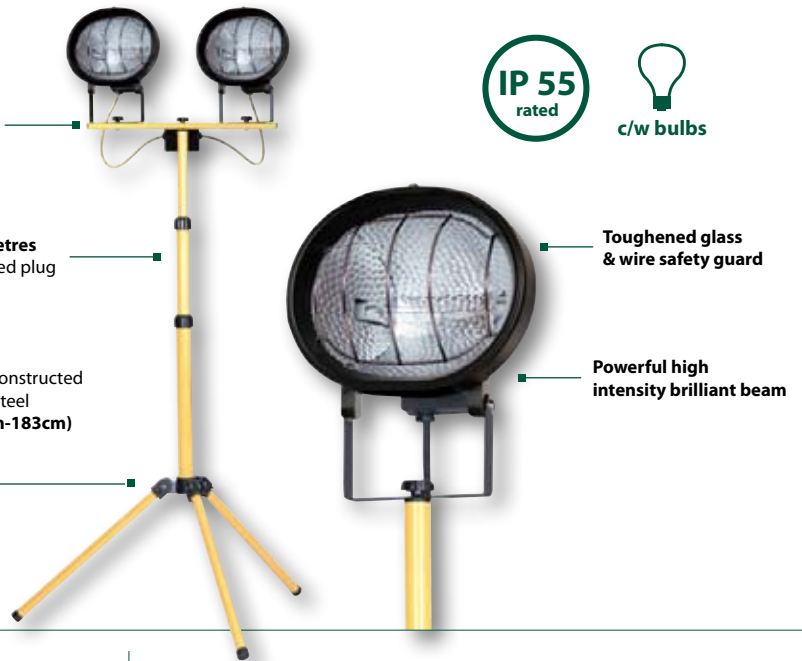

List Price: £23.31

AT43012 500W/110V

List Price: £24.03

Suitable for indoor or outdoor use

Supplied with 2.9 metres of cable of & approved plug

Adjustable tripod constructed from tough tubular steel (extends from 78cm-183cm)

IP 55
rated

Toughened glass & wire safety guard

Powerful high intensity brilliant beam

Hardman Single Portable Lights

AT43015 500W/240V

List Price: £12.66

AT43017 500W/110V

List Price: £14.11